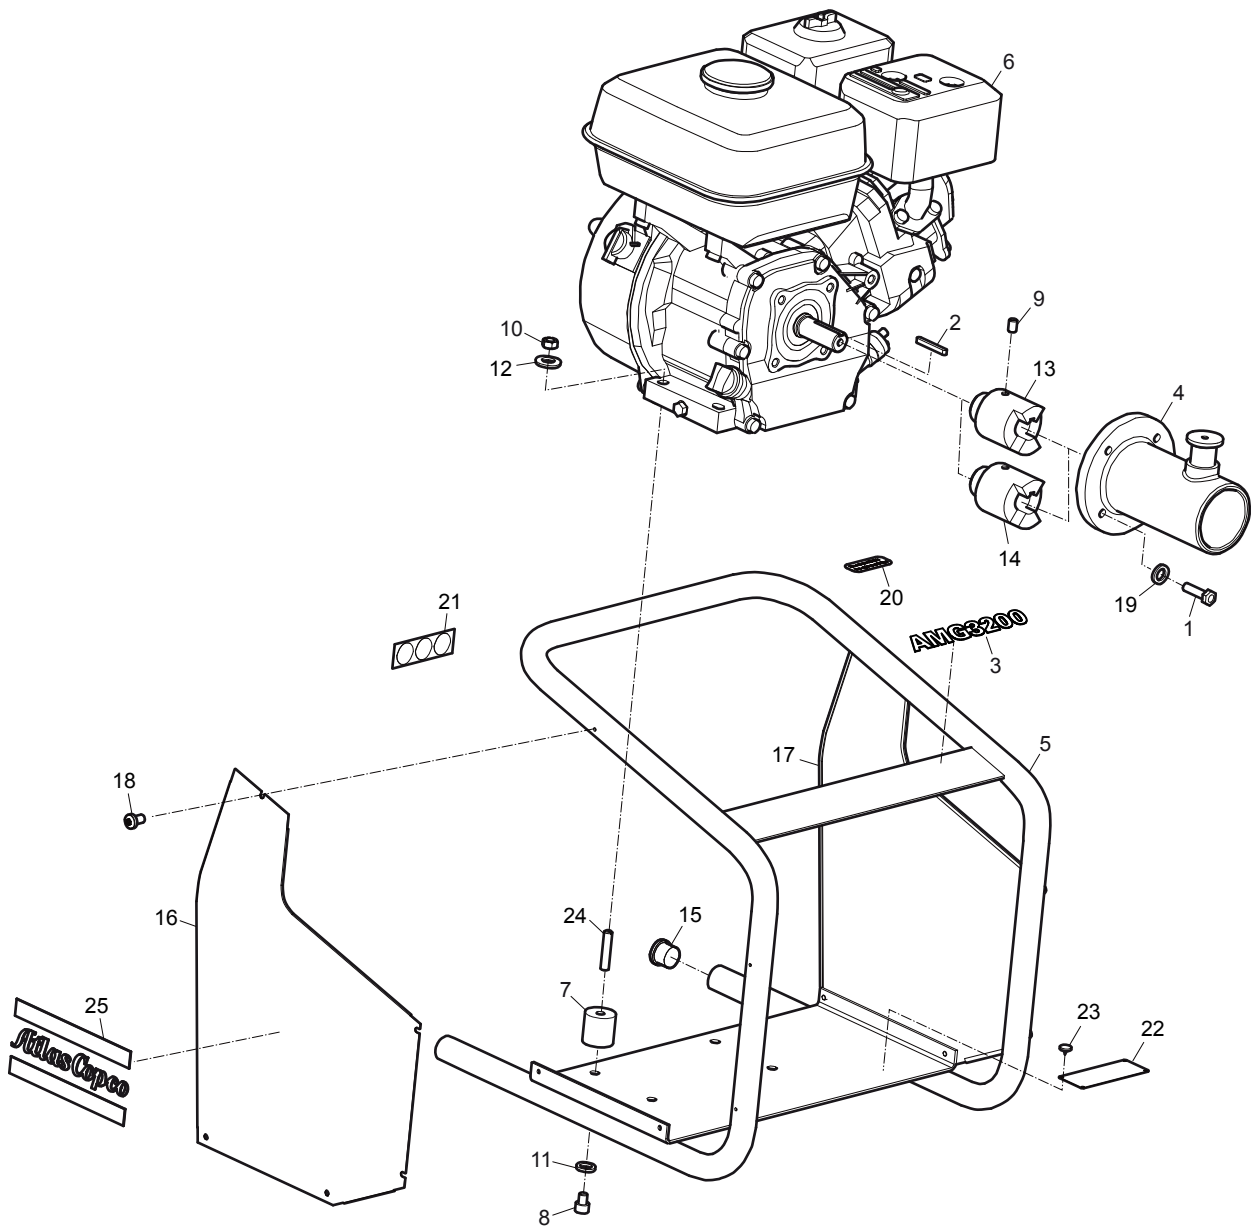

Please observe the safety instructions listed in the relevant Safety and operating instructions!

Spare parts list

No.	Description	Remark	Quantity	Part number
1	Screw		4	4700 5000 21
2	Key		1	4700 3510 46
3	Product label	"AMG 3200"	1	4812 0510 73
4	Guiding sleeve		1	4700 3634 42
5	Frame		1	4812 0510 70
6	Engine	GX160 UT1 SXS4 SD	1	4812 0510 76
7	Shock absorber		4	4700 4500 92
8	Screw		4	4700 5080 03
9	Screw		1	4700 5160 49
10	Nut		4	4700 5700 05
11	Washer		4	4700 1865 33
12	Washer		1	4700 6150 43
13	Shaft coupling	Dynapac - for metric shaft engine.	1	4812 0504 35
14	Shaft coupling	Australian - for metric shaft engine.	1	4812 0511 76
15	Plug		2	1500 0000 00
16	Plastron	Right	1	4812 0510 71
17	Plastron	Left	1	4812 0510 72
18	Screw		10	4812 0506 07
19	Washer		4	4700 6040 05
20	Label	Engine speed	1	4700 2061 34
21	Safety label	Safety warnings	1	4812 0512 20
22	Data plate		1	-
23	Rivet		4	-
24	Stud		4	4700 1862 65
25	Product label	"Atlas Copco"	2	4812 0510 25